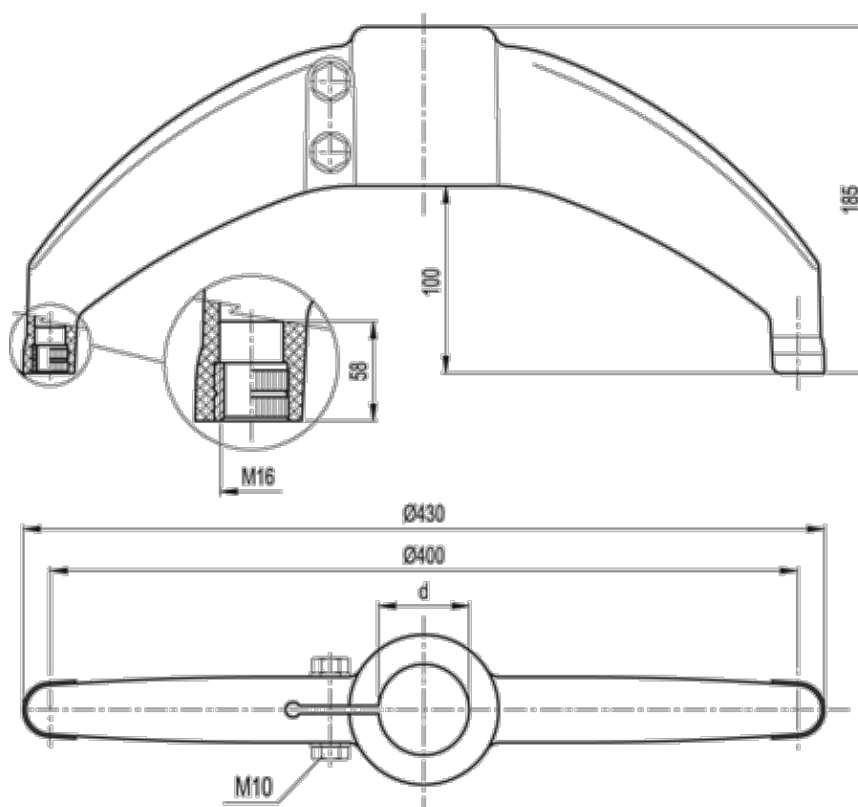

Data Sheet

Article number: 2310419633
Description: E+G Support base
BAS2-60-SST

Measures

d (inch) = 2 Gas
d mm = 60.3
Weight (g) = 650